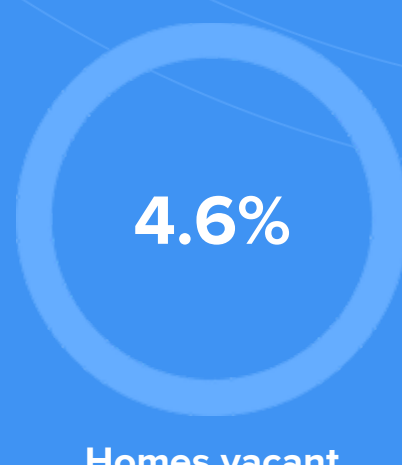

WOODLYN, PA

[Click to view full report.](#)

CITY INFO

Population: 9,821

Male
48%

Female
52%

Married
53%

Single
47%

City rating

This rating is a weighted average of commute time, crime rate, population, median salary, and more.

Overall value

This score adds annual household income and cost of living to the city rating.

Density (Population per mile²)

Compared to New York, Woodlyn has a low population density. Woodlyn is perfect for those who want to be in the city without constantly rubbing shoulders.

5,970
WOODLYN

27,441
NEW YORK

RESIDENCE

Air quality

Weather

Condition

56°F average temperature

53 years
Median home age

$149,890
Median home price

-7.64%
Home appreciation rate

20.05%
Annual property tax

COMMUNITY

Religious diversity

48.1% Catholic

44.2% Other

2.9% Other Christian

2.5% Jewish

2.3% Methodist

Crime rate
(per 100,000)

4

Average age

39

Political majority

Democrat

LOCALE

Unemployment

Occupation

10.2% Management, business, Art & Sciences

29.4% Sales & Office Occupations

18.8% Service Occupation

11.6% Production, transportation & Material Moving

13.6% Natural Resources, Construction & Maintenance

Education

Student teacher ratio **1:15**

81%

High school diploma

6%

Some college or associates degree

11%

Bachelors degree

3%

Graduate or professional degree

TRANSIT

Average commute time Daily breakdown: by transport type

Boston Average

National Average