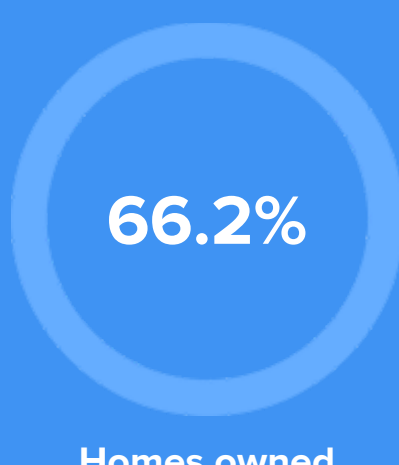

WOODLYN, PA

[Click to view full report.](#)

CITY INFO

Population: 9,821

Male
48%

Female
52%

Married
53%

Single
47%

City rating

This rating is a weighted average of commute time, crime rate, population, median salary, and more.

Overall value

This score adds annual household income and cost of living to the city rating.

Density (Population per mile²)

Compared to New York, Woodlyn has a low population density. Woodlyn is perfect for those who want to be in the city without constantly rubbing shoulders.

5,970
WOODLYN

27,441
NEW YORK

RESIDENCE

Air quality

Weather

Condition

56°F average temperature

53 years
Median home age

$149,890
Median home price

-7.64%
Home appreciation rate

20.05%
Annual property tax

COMMUNITY

Religious diversity

48.1% Catholic

44.2% Other

2.9% Other Christian

2.5% Jewish

2.3% Methodist

Crime rate
(per 100,000)

4

Average age

39

Political majority

Democrat

LOCALE

Unemployment

Occupation

10.2% Management, business, Art & Sciences

29.4% Sales & Office Occupations

18.8% Service Occupation

11.6% Production, transportation & Material Moving

13.6% Natural Resources, Construction & Maintenance

Education

Student teacher ratio **1:15**

81%

High school diploma

6%

Some college or associates degree

11%

Bachelors degree

3%

Graduate or professional degree

TRANSIT

Average commute time Daily breakdown: by transport type

Boston Average

National Average