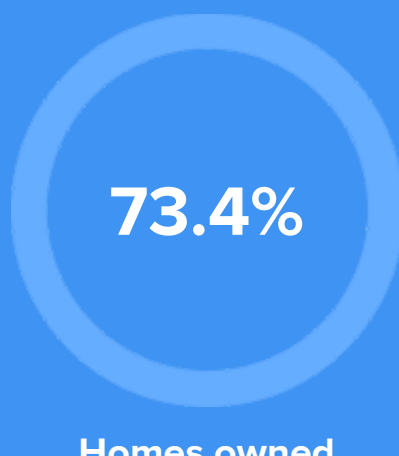

Weather

Condition

56°F average temperature

21 years
Median home age

\$218,000
Median home price

-6.47%
Home appreciation rate

6.13%
Annual property tax

COMMUNITY

Religious diversity

70.5% Mormon
24.7% Other
2.9% Catholic
1.2% Baptist
0.7% Pentecostal

Crime rate
(per 100,000)

Average age

Political majority

LOCALE

Unemployment

Occupation